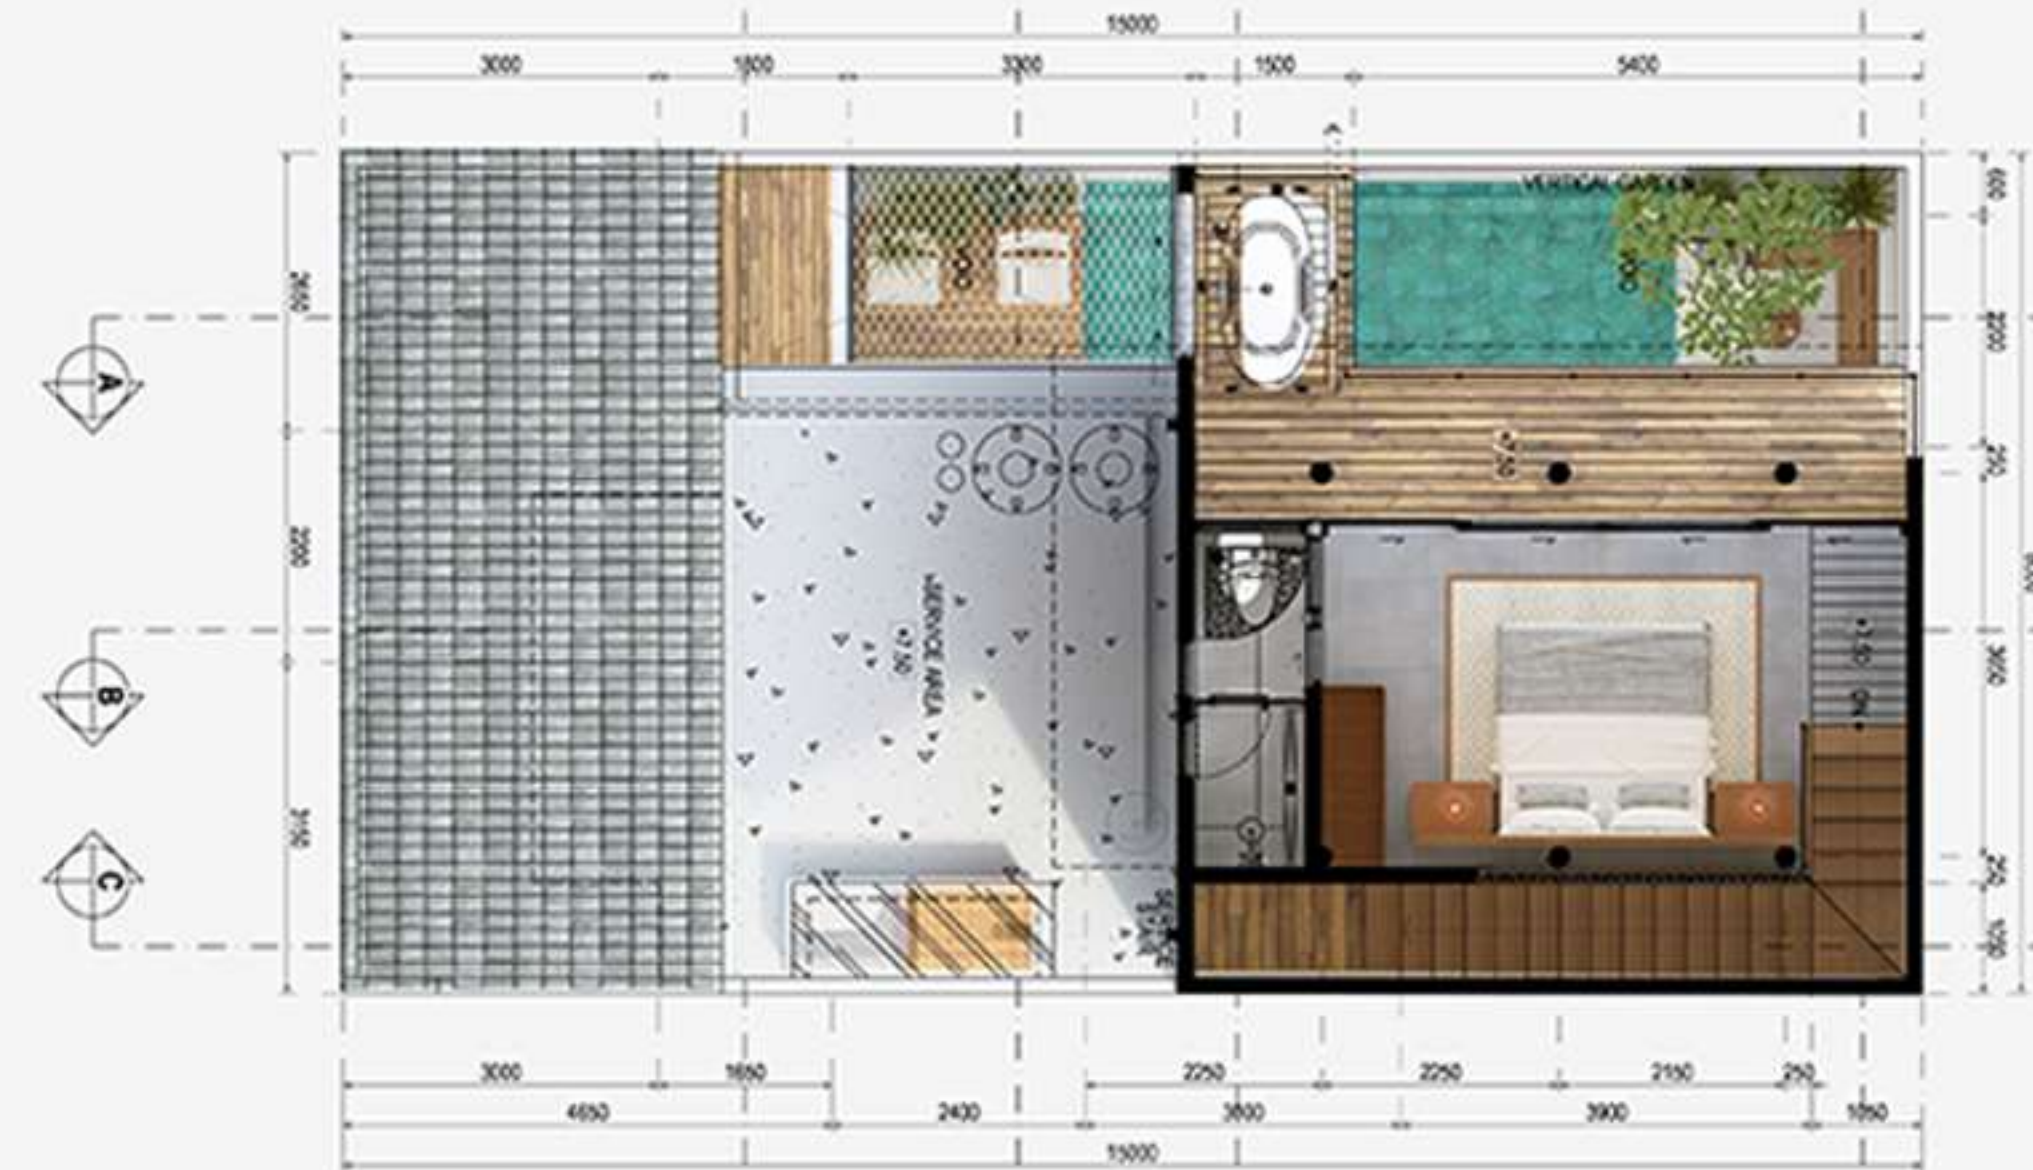

TYPE A14 & B12

Land Size : 120 sqm
Building Size : 193 sqm
Pool : 12 sqm

VILLA TYPE B LT 1

VILLA TYPE B LT 2

VILLA TYPE B LT 3

**TYPE
B1**

LIMA VILLA

CANGGU

At Teratai Grand Village

TYPE B1

Land Size : 155 sqm

Building Size : 193 sqm

Pool : 15.1 sqm

**TYPE
B14**

LIMA VILLA

CANGGU