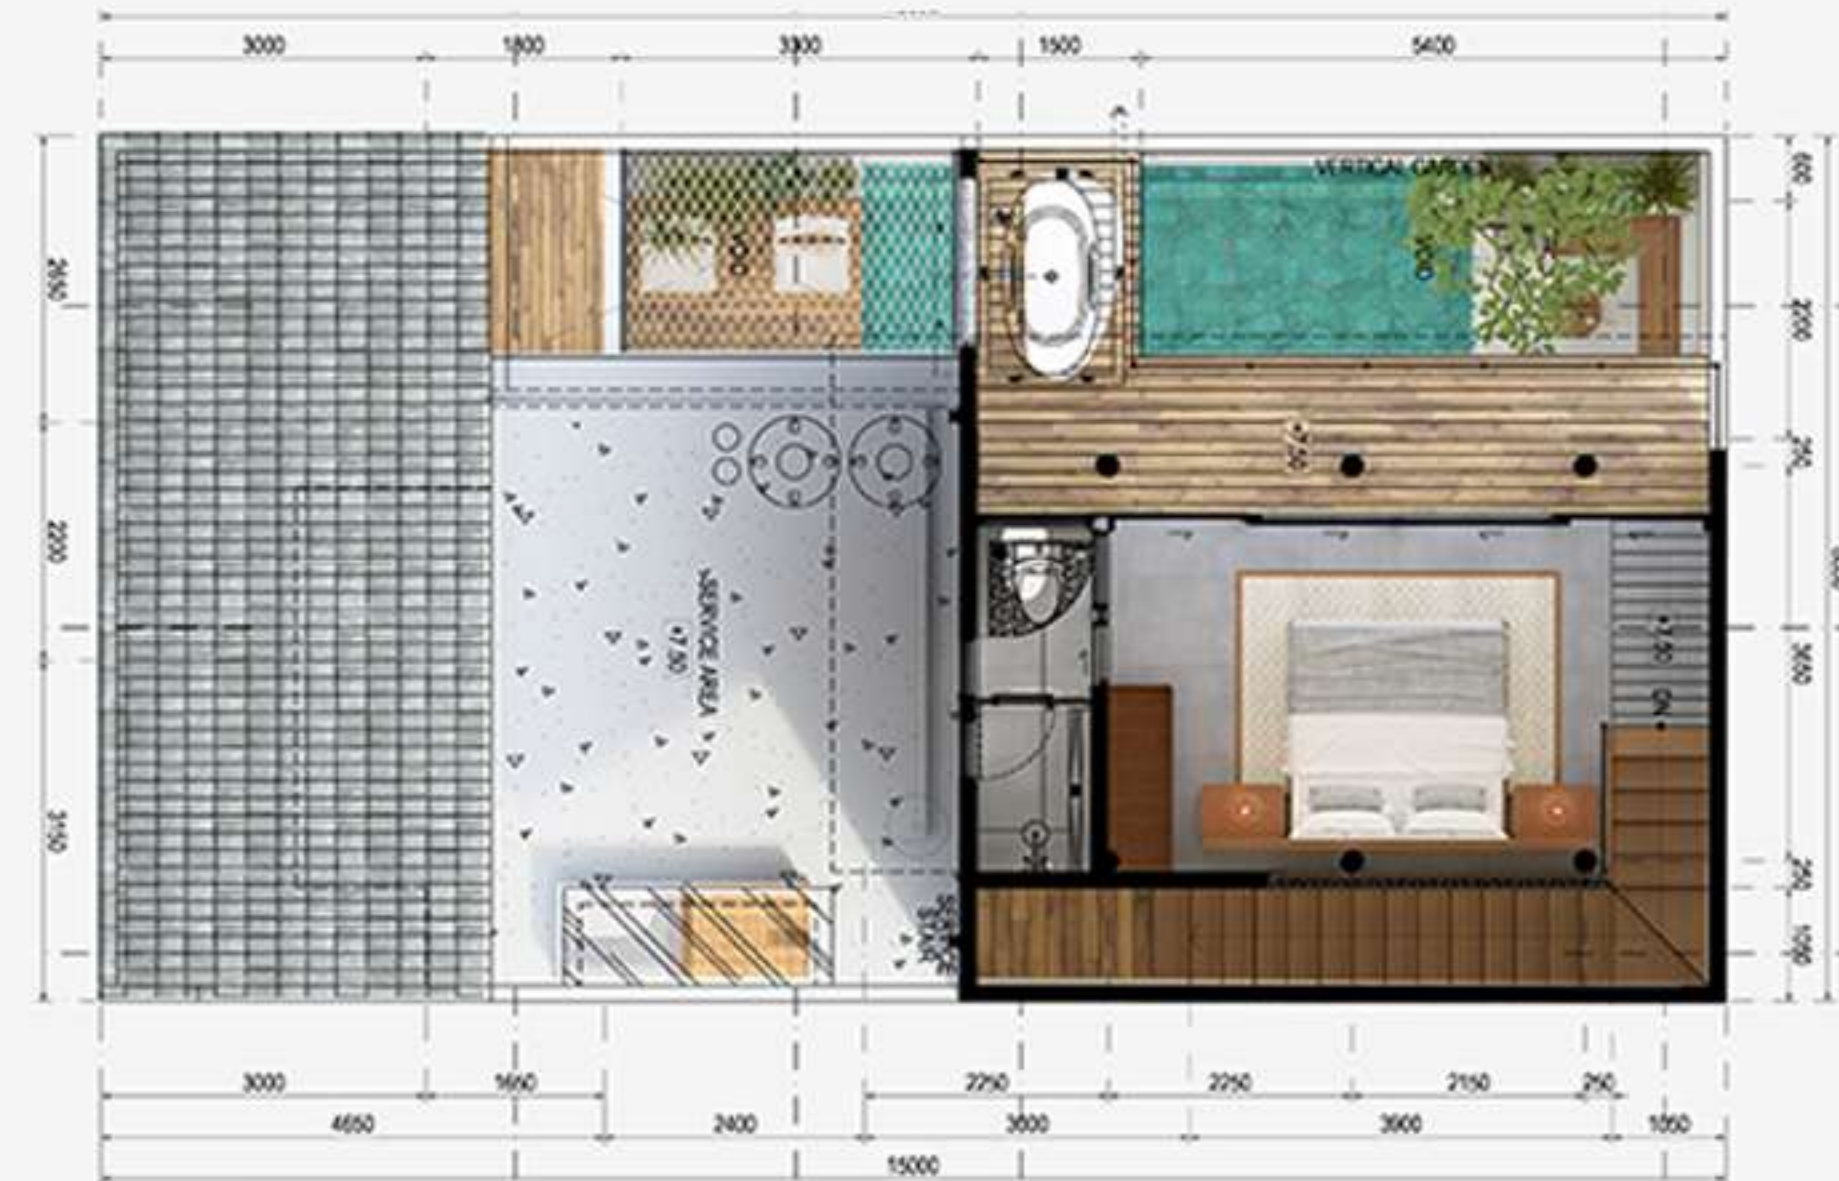

TYPE A14 & B12

Land Size : 120 sqm
Building Size : 193 sqm
Pool : 12 sqm

VILLA TYPE B LT 1

VILLA TYPE B LT 2

VILLA TYPE B LT 3

**TYPE
B1**

LIMA VILLA

CANGGU

At Teratai Grand Village

TYPE B1

Land Size : 155 sqm

Building Size : 193 sqm

Pool : 15.1 sqm

**TYPE
B14**

LIMA VILLA

CANGGU